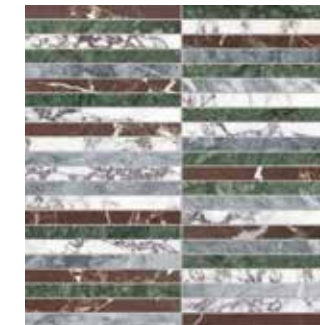

Tropic
USTAHTR