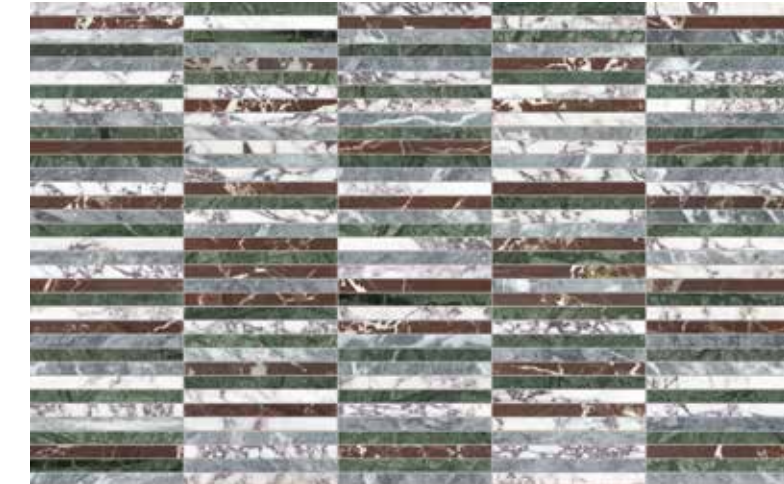

Honed + Polished Blend
(Viola Roccia, Aqua Intenso, Diosa Verde, Tuscano Rosso)
Special Order Only

The Utopio Series features all Special Order Items