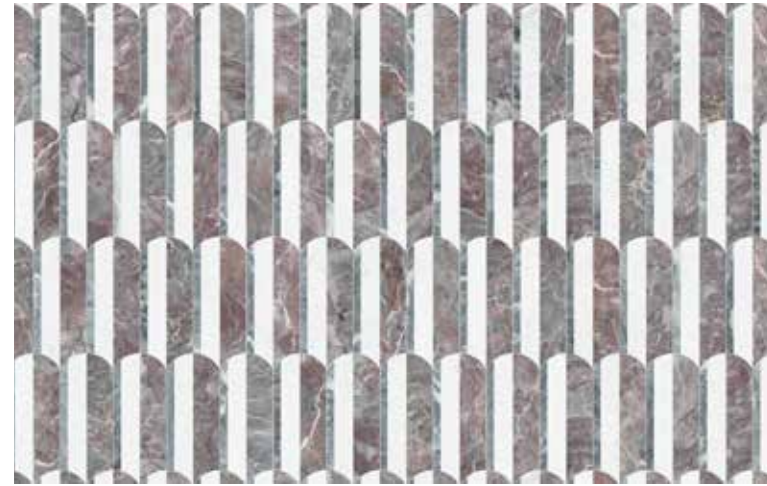

Utopio, Hydros Mosaics

Steady and reassuring. The cyclical nature of the Hydros mosaic is indicative of the ebb and flow of a tidal current. Colors distributed at a fixed interval evoke feelings of calm anticipation.

Honed
(Sereno Burgundy, White Marble, Aqua Intenso)