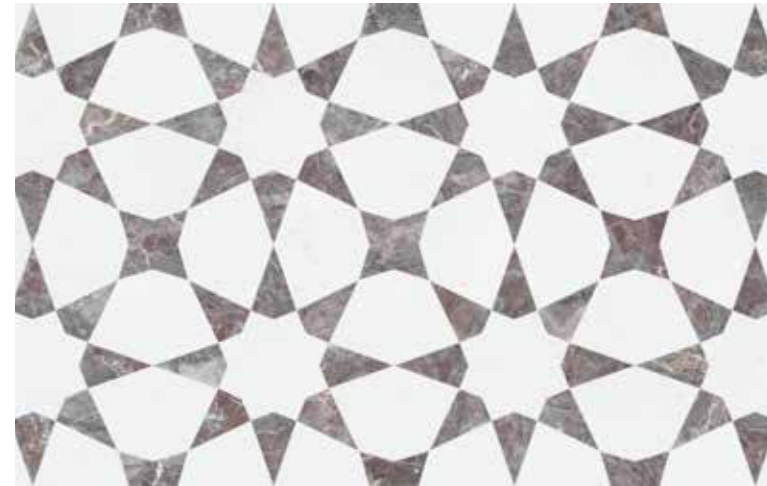

Utopio, Stellar Mosaics

This dual-tone pattern highlights an exclusive selection of natural stone. Set against a serene white canvas, the duality allows for a compelling contrast to emerge; showcasing the intricacies of each featured stone.

Honed
(White Marble, Sereno Burgundy)
Special Order Only