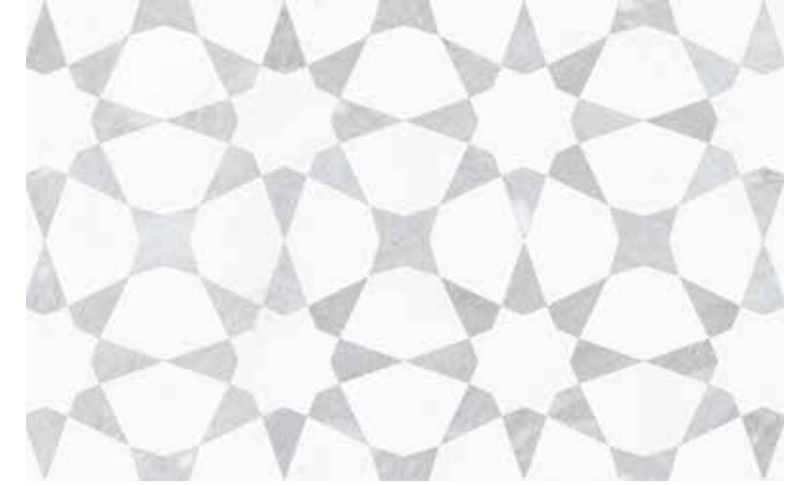

Honed
(White Marble, Aura Fresca)
Special Order Only